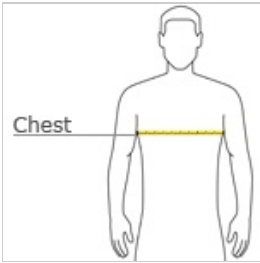

# BELLA+CANVAS® Unisex Jersey Short Sleeve Tee. BC3001

- Retail fit
- Tear-away label
- Side seamed
- Shoulder taping
- Solid Colors: 4.2-ounce, 100% Airlume combed and ring spun cotton, 32 singles
- Ash: 99/1 Airlume combed and ring spun cotton/poly
- Athletic Heather/Black Heather: 90/10 Airlume combed and ring spun cotton/poly
- Heather CVC/Blend Colors: 52/48 Airlume combed and ring spun cotton/poly
- Prism: 99/1 Airlume combed and ring spun cotton/poly

front

back

## HOW TO MEASURE

**CHEST**  
With arms down at sides, measure around the upper body, under arms and over the fullest part of the chest.